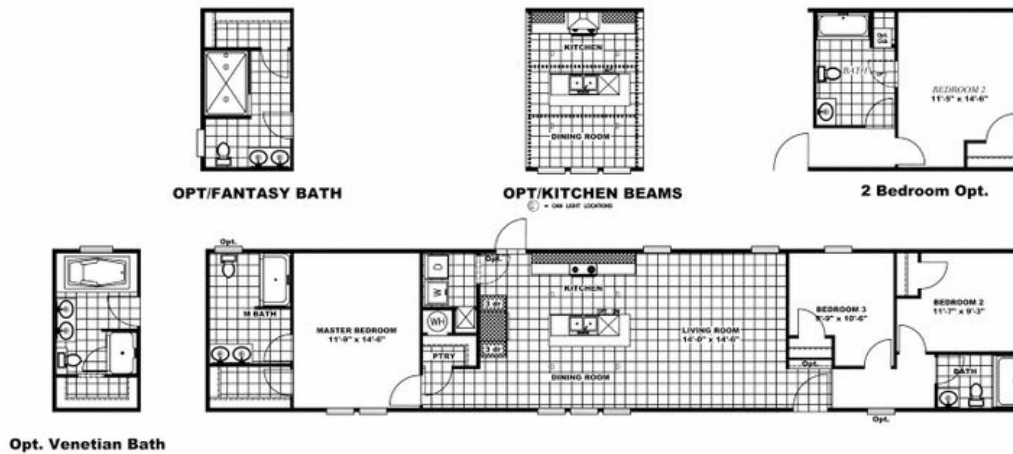

REVOLUTION 76A Model number: 46REV16763AH19S

3 beds • 2 baths • 1216 sq.ft. • 16' width • 76' depth

Our home building facilities invest in continuous product and process improvements. Plans, dimensions, features, materials, specifications and availability are subject to change without notice or obligation. Renderings and floor plans are representative likenesses of our homes and may differ from the actual homes. We invite you to tour a Home Center near you and inspect the highest value in quality housing available or call (704) 484-1640 to speak with a Home Consultant. Copyright 2017, CMH. All rights reserved.

<https://www.claytonhomesofshelby.com>

CLAYTON HOMES-SHELBY

1640 E. DIXON
SHELBY, NC 28150

Monday - Thursday: 9am to 6pm
Friday: 9am to 6pm
Saturday: 9am to 5pm
Sunday: Closed

(704) 484-1640